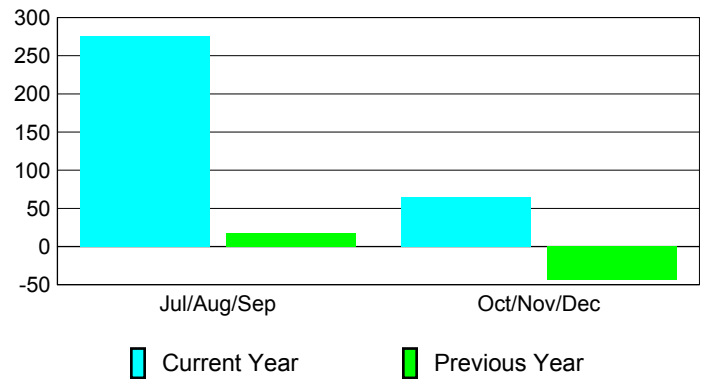

Comparison of Membership Gain/Loss

Current Year Compared to the Previous Year