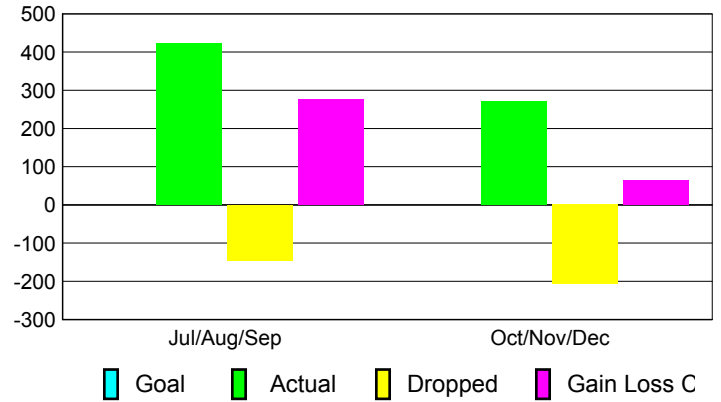

Membership Results 2010-2011

Goal, New, Dropped, Gain/Loss