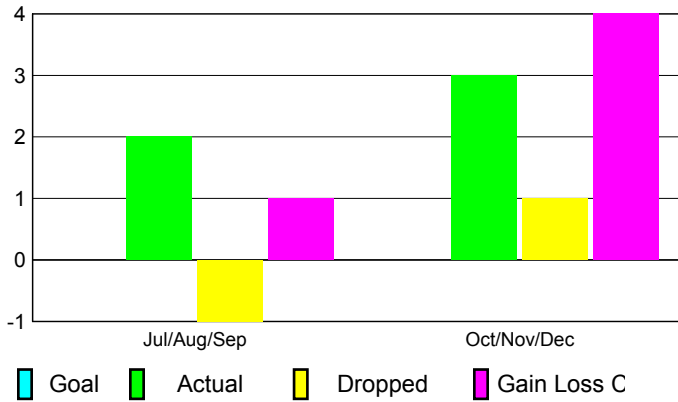

2010-2011 GMT Reports for District (or Undistricted) **District 356 A**

GMT: KWANG-SOO JANG

Location: REPUBLIC OF KOREA

GMT CA: 5

CLUBS

Club Results
2010-2011

Clubs
2009-2010

Month	New Club Goal	Actual New Clubs	Actual Dropped Clubs	Gain/Loss of Clubs	Gain/Loss of Clubs
Jul/Aug/Sep	0	2	-1	1	0
Oct/Nov/Dec	0	3	1	4	0
Totals	0	5	0	5	0

Club Results 2010-2011

Goal, New, Dropped, Gain/Loss

Comparison of Club Gain/Loss

Current Year Compared to the Previous Year

YTD Status Quo Clubs 2010-2011

Status Quo Clubs Compared to Status Quo Members

MEMBERSHIP